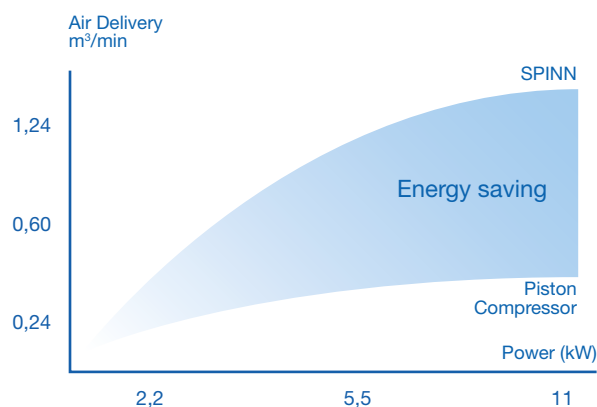

A safe investment for continuous use

ABAC SPINN compressors are 30% more efficient than piston compressors and have a longer lifetime due to less vibration and fewer moving parts.