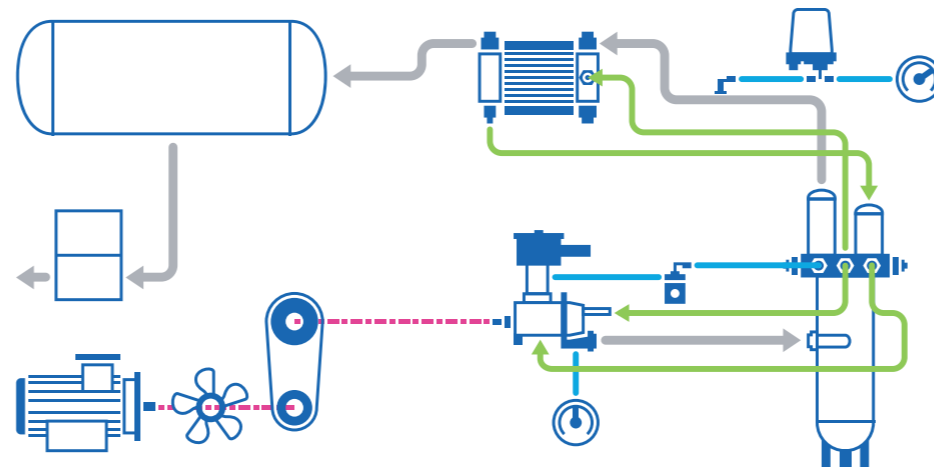

SPINN.E Series Dryer versions

Extra compact, cost efficient and easy installation where moisture free air is required.