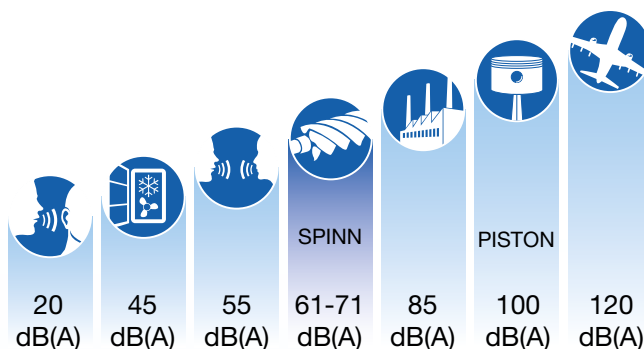

Meet your new workmate

Your comfort matters. Therefore, ABAC created a small screw compressor with an extremely low noise level, comparable to your air conditioning system. Very compact and easy to install, ABAC SPINN compressors offer excellent savings on installation and piping costs, especially on the compact model with dryer.