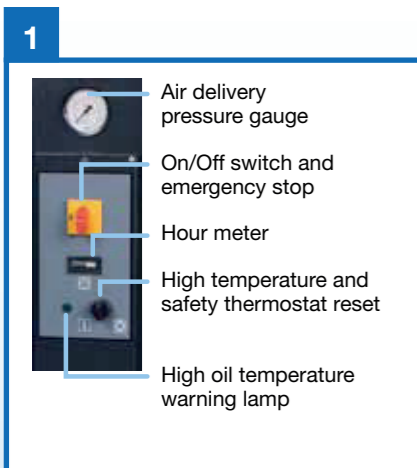

SPINN.E Series Dryer versions

Extra compact, cost efficient and easy installation where moisture free air is required.

Easy operating control panel

All the info you need to operate your compressor at a glance.